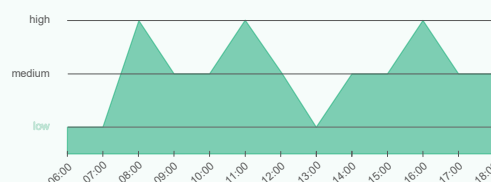

## From video to information

Video stream

Real-time analysis

Essential information for transfer

Use of information

### Key Delivery 2: Real-Time 24 x 365

Continuous real-time data gathering to identify customer-number developments and create long-term data mock-ups.