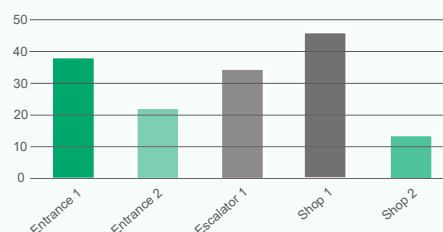

### Key Delivery 1: Entry and exit counting

Reliable recognition and counting of people entering and leaving a retail space for frequency and capacity insights to a high-accuracy.

### Key Delivery 2: Real-Time 24 x 365

Continuous real-time data gathering to identify customer-number developments and create long-term data mock-ups.

### Key Delivery 3: Number of persons in regions of interest

Reliable recognition and counting of people in specific areas like stores, entrance areas, or escalators.