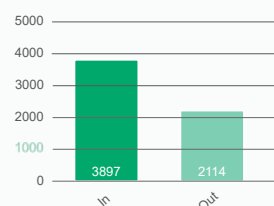

## From video to information

Video stream

Real-time analysis

Essential information for transfer

Use of information

### Key Delivery 1: Entry and exit counting

Reliable recognition and counting of people entering and leaving a retail space for frequency and capacity insights to a high-accuracy.