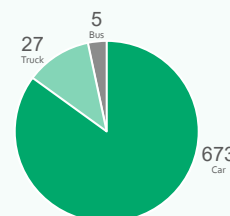

Key Delivery 2: Classification of vehicles

Reliable classification and categorization of vehicles entering or leaving a parking area.