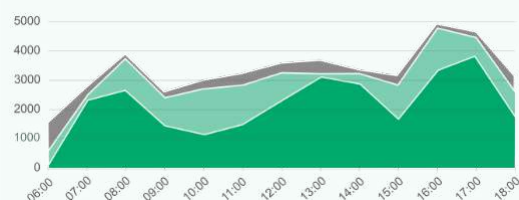

## From video to information

Video stream

Real-time analysis

Essential information for transfer

Use of information

### Key Delivery 1: Single-space occupation

Reliable recognition of free and occupied parking spots for high-accuracy capacity insights.

### Key Delivery 3: Real-Time 24 x 365

Continuous real-time data gathering to identify parking patterns and developments for creating long-term data mock-ups.